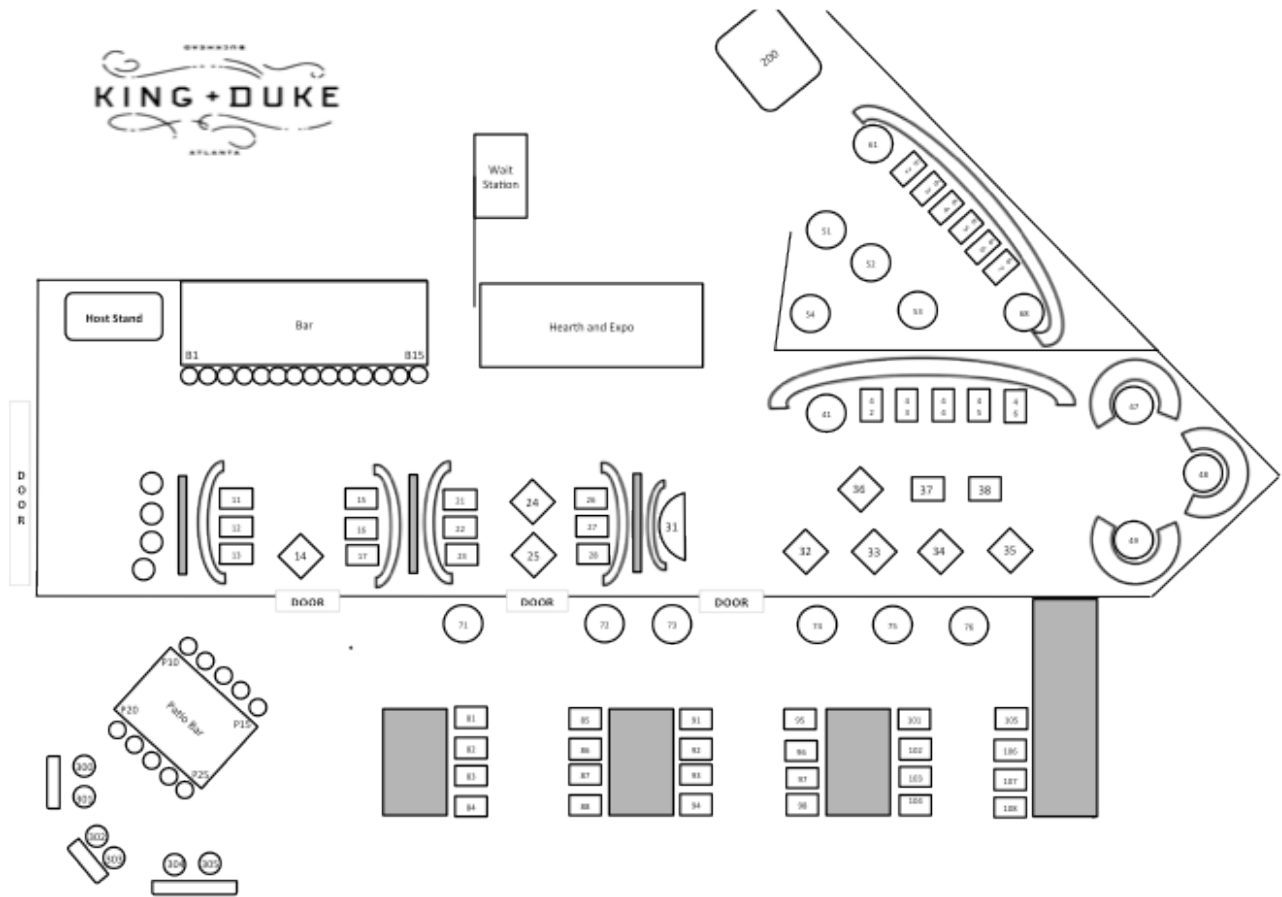

EVENT CATERING

CONTACT

TEL 678 / 536 6506
events@rocketfarmrestaurants.com

FLOOR PLAN

EVENT
CATERING

CONTACT
TEL 678 / 536 6506
events@rocketfarmrestaurants.com

DRAWING ROOM

*14 guest maximum,
for private events*

EVENT
CATERING

CONTACT

TEL 678 / 536 6506
events@rocketfarmrestaurants.com

MEZZANINE

*40 guest maximum,
for semi-private events*